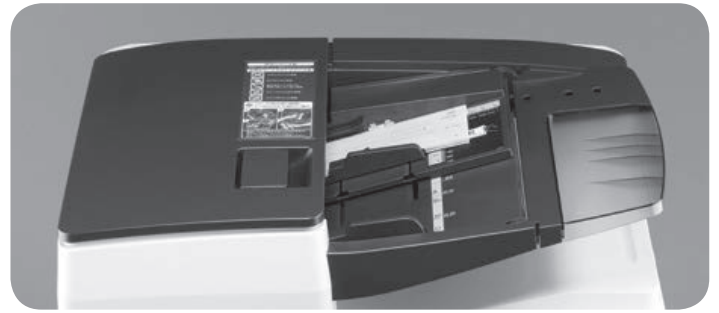

Ricoh  
Outstanding Achievement in Innovation for  
Ricoh Intelligent Scanning

Ricoh IM C4500  
Outstanding 45-ppm Colour Copier MFP

## Greater Control of Scan and Print Management

Scanning of smaller sized documents can be easily done with the new small sized paper scan unit. The double feed detection unit helps to improve scan accuracy while the EFI controller enhances print management. Now, you can also create professional grade flyers at your own convenience with our inner multi-folding unit.